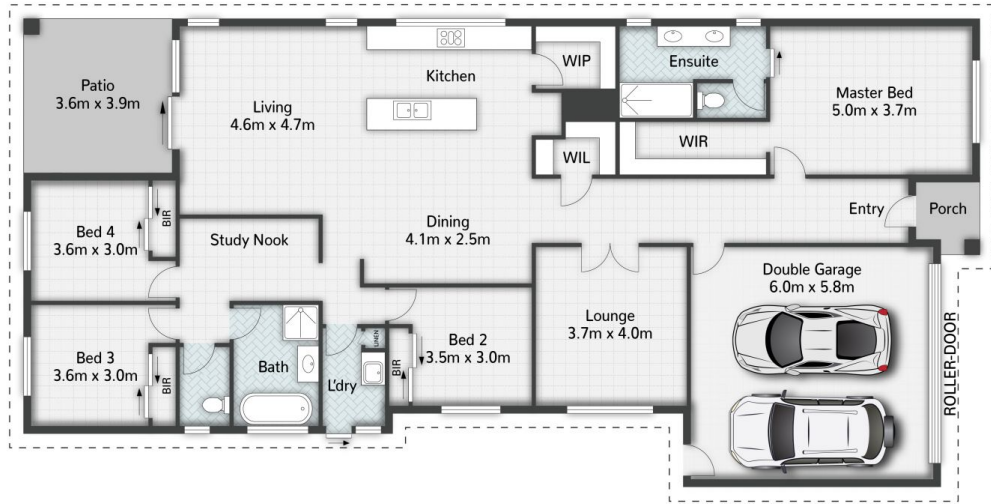

8 Vargon Circuit Holmview QLD

4 2 2

This premium residence presents as new and showcases luxurious finishes and contemporary design with a fabulous master suite, media room, elevated views to the east, and a spacious entertaining zone positioned on a 635m2 block in a lovely area.

Price : \$ 865,000
Land Size : 635 sqm
View : <https://www.eresidential.com.au/7909430>

Step into the open plan living area where cool coastal colours, stylish design, and light filled space make this feel like home. The stunning kitchen is the heart of the home and makes preparing meals a delight with quality appliances, pendant lighting, walk in pantry, soft closing drawers, plumbing for a smart fridge, undermount sink, and a large island bench with room for seating.

Robby Christanto | 0425 970 333
 robby@eresidential.com.au

Welly Cendana | 0414 768 599
 welly@eresidential.com.au

(Not In Position)

8 Vargon Circuit **Holmview**

4 | 2 | 2 | 240m² | 635m²

All dimensions are approximate; they are subject to errors and inaccuracies and no liability will be accepted.
 Plans are shown for marketing purposes only.